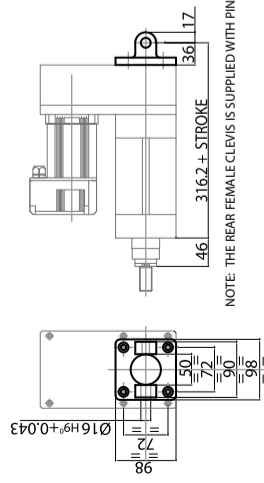

RC1 - ROD CLEVIS

SR1 - SPHERICAL RODEYE

VF1 - VERTICAL FLANGE

AF1 - ANGLE FOOT

RCWP1 - REAR CLEVIS WITH PIN

SHCC1 - SQUARE HORIZONTAL COUNTER CLEVIS

MC1 - MALE CLEVIS

MCSK1 - MALE CLEVIS WITH SPHERICAL KNUCLE

SMP1 - SIDE MOUNTING PINS

RMF1 - REAR MOUNTING FLANGE