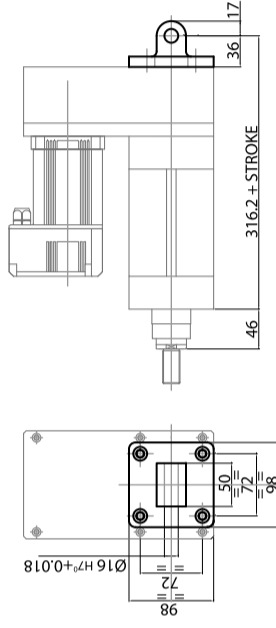

RC1 - ROD CLEVIS

SR1 - SPHERICAL RODEYE

VF1 - VERTICAL FLANGE

AF1 - ANGLE FOOT

RCWP1 - REAR CLEVIS WITH PIN

SHCC1 - SQUARE HORIZONTAL COUNTER CLEVIS

MC1 - MALE CLEVIS

MCSK1 - MALE CLEVIS WITH SPHERICAL KNUCLE

SMP1 - SIDE MOUNTING PINS

RMF1 - REAR MOUNTING FLANGE