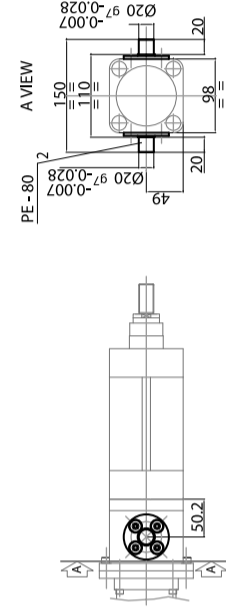

RC1 - ROD CLEVIS

SR1 - SPHERICAL RODEYE

VF1 - VERTICAL FLANGE

AF1 - ANGLE FOOT

RCWP1 - REAR CLEVIS WITH PIN

SHCC1 - SQUARE HORIZONTAL COUNTER CLEVIS

MC1 - MALE CLEVIS

MCSK1 - MALE CLEVIS WITH SPHERICAL KNUCLE

SMP1 - SIDE MOUNTING PINS

RMF1 - REAR MOUNTING FLANGE