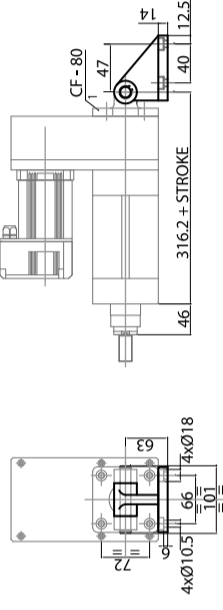

RC1 - ROD CLEVIS

SR1 - SPHERICAL RODEYE

VF1 - VERTICAL FLANGE

AF1 - ANGLE FOOT

RCWP1 - REAR CLEVIS WITH PIN

SHCC1 - SQUARE HORIZONTAL COUNTER CLEVIS

MC1 - MALE CLEVIS

MCSK1 - MALE CLEVIS WITH SPHERICAL KNUCLE

SMP1 - SIDE MOUNTING PINS

RMF1 - REAR MOUNTING FLANGE