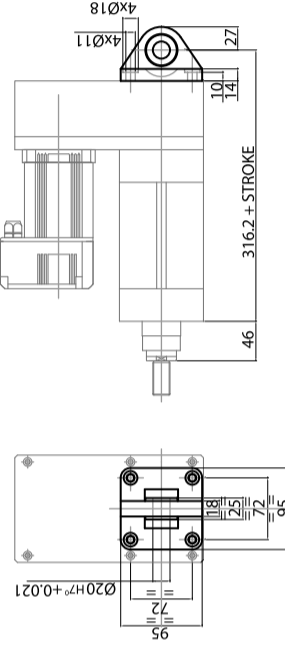

RC1 - ROD CLEVIS

SR1 - SPHERICAL RODEYE

VF1 - VERTICAL FLANGE

AF1 - ANGLE FOOT

RCWP1 - REAR CLEVIS WITH PIN

SHCC1 - SQUARE HORIZONTAL COUNTER CLEVIS

MC1 - MALE CLEVIS

MCSK1 - MALE CLEVIS WITH SPHERICAL KNUCLE

SMP1 - SIDE MOUNTING PINS

RMF1 - REAR MOUNTING FLANGE