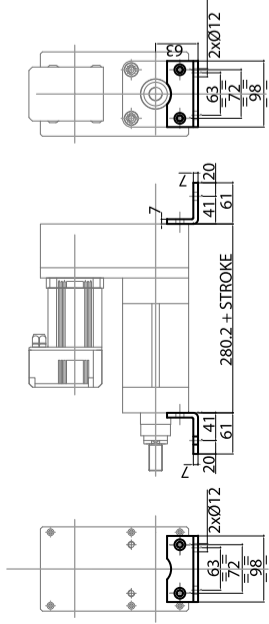

RC1 - ROD CLEVIS

SR1 - SPHERICAL RODEYE

VF1 - VERTICAL FLANGE

AF1 - ANGLE FOOT

RCWP1 - REAR CLEVIS WITH PIN

SHCC1 - SQUARE HORIZONTAL COUNTER CLEVIS

MC1 - MALE CLEVIS

MCSK1 - MALE CLEVIS WITH SPHERICAL KNUCLE

SMP1 - SIDE MOUNTING PINS

RMF1 - REAR MOUNTING FLANGE