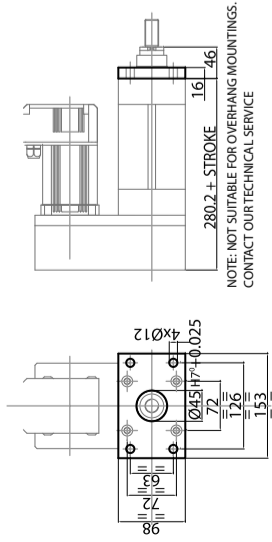

RC1 - ROD CLEVIS

SR1 - SPHERICAL RODEYE

VF1 - VERTICAL FLANGE

AF1 - ANGLE FOOT

RCWP1 - REAR CLEVIS WITH PIN

SHCC1 - SQUARE HORIZONTAL COUNTER CLEVIS

MC1 - MALE CLEVIS

MCSK1 - MALE CLEVIS WITH SPHERICAL KNUCLE

SMP1 - SIDE MOUNTING PINS

RMF1 - REAR MOUNTING FLANGE