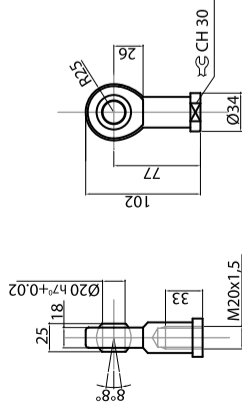

RC1 - ROD CLEVIS

SR1 - SPHERICAL RODEYE

VF1 - VERTICAL FLANGE

AF1 - ANGLE FOOT

RCWP1 - REAR CLEVIS WITH PIN

SHCC1 - SQUARE HORIZONTAL COUNTER CLEVIS

MC1 - MALE CLEVIS

MCSK1 - MALE CLEVIS WITH SPHERICAL KNUCLE

SMP1 - SIDE MOUNTING PINS

RMF1 - REAR MOUNTING FLANGE