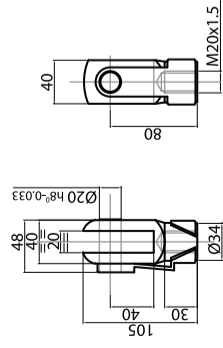

RC1 - ROD CLEVIS

SR1 - SPHERICAL RODEYE

VF1 - VERTICAL FLANGE

AF1 - ANGLE FOOT

RCWP1 - REAR CLEVIS WITH PIN

SHCC1 - SQUARE HORIZONTAL COUNTER CLEVIS

MC1 - MALE CLEVIS

MCSK1 - MALE CLEVIS WITH SPHERICAL KNUCLE

SMP1 - SIDE MOUNTING PINS

RMF1 - REAR MOUNTING FLANGE