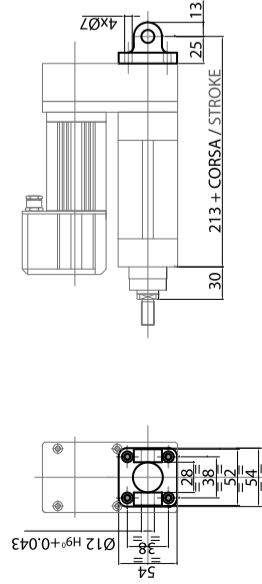

GSI 40

RC1 - ROD CLEVIS

SR1 - SPHERICAL RODEYE

VF1 - VERTICAL FLANGE

AF1 - ANGLE FOOT

RCWP1 - REAR CLEVIS WITH PIN

GSI 40

SHCC1 - SQUARE HORIZONTAL COUNTER CLEVIS

MC1 - MALE CLEVIS

MCSK1 - MALE CLEVIS WITH SPHERICAL KNUCLE

SMP1 - SIDE MOUNTING PINS

RMF1 - REAR MOUNTING FLANGE