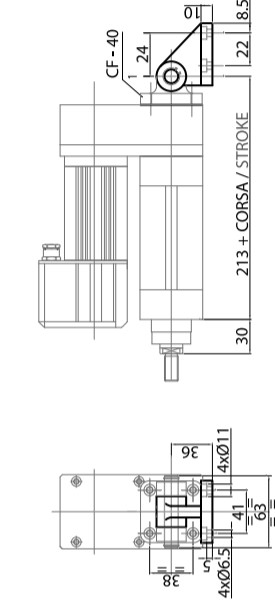

GSI 40

RC1 - ROD CLEVIS

SR1 - SPHERICAL RODEYE

VF1 - VERTICAL FLANGE

AF1 - ANGLE FOOT

RCWP1 - REAR CLEVIS WITH PIN

GSI 40

SHCC1 - SQUARE HORIZONTAL COUNTER CLEVIS

MC1 - MALE CLEVIS

MCSK1 - MALE CLEVIS WITH SPHERICAL KNUCLE

SMP1 - SIDE MOUNTING PINS

RMF1 - REAR MOUNTING FLANGE