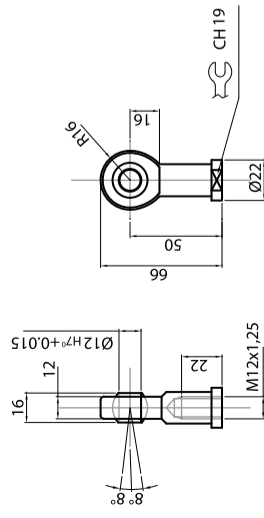

GSI 40

RC1 - ROD CLEVIS

SR1 - SPHERICAL RODEYE

VF1 - VERTICAL FLANGE

AF1 - ANGLE FOOT

RCWP1 - REAR CLEVIS WITH PIN

GSI 40

SHCC1 - SQUARE HORIZONTAL COUNTER CLEVIS

MC1 - MALE CLEVIS

MCSK1 - MALE CLEVIS WITH SPHERICAL KNUCLE

SMP1 - SIDE MOUNTING PINS

RMF1 - REAR MOUNTING FLANGE