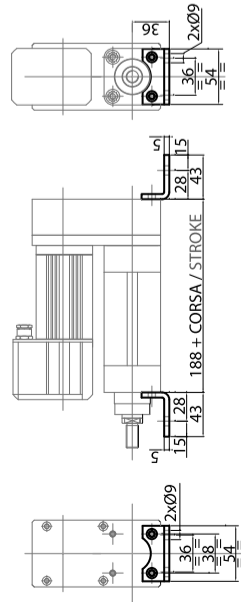

GSI 40

RC1 - ROD CLEVIS

SR1 - SPHERICAL RODEYE

VF1 - VERTICAL FLANGE

AF1 - ANGLE FOOT

RCWP1 - REAR CLEVIS WITH PIN

GSI 40

SHCC1 - SQUARE HORIZONTAL COUNTER CLEVIS

MC1 - MALE CLEVIS

MCSK1 - MALE CLEVIS WITH SPHERICAL KNUCLE

SMP1 - SIDE MOUNTING PINS

RMF1 - REAR MOUNTING FLANGE