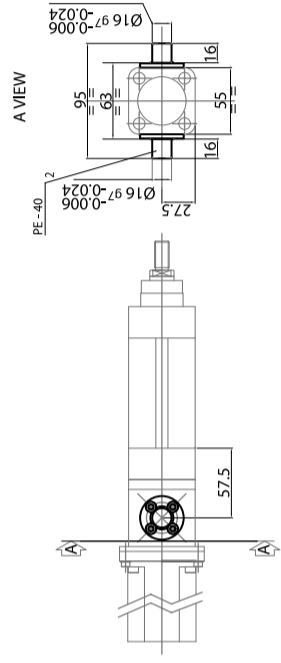

GSI 40

RC1 - ROD CLEVIS

SR1 - SPHERICAL RODEYE

VF1 - VERTICAL FLANGE

AF1 - ANGLE FOOT

RCWP1 - REAR CLEVIS WITH PIN

GSI 40

SHCC1 - SQUARE HORIZONTAL COUNTER CLEVIS

MC1 - MALE CLEVIS

MCSK1 - MALE CLEVIS WITH SPHERICAL KNUCLE

SMP1 - SIDE MOUNTING PINS

RMF1 - REAR MOUNTING FLANGE