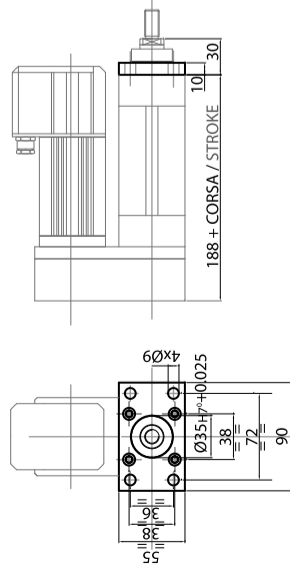

GSI 40

RC1 - ROD CLEVIS

SR1 - SPHERICAL RODEYE

VF1 - VERTICAL FLANGE

AF1 - ANGLE FOOT

RCWP1 - REAR CLEVIS WITH PIN

GSI 40

SHCC1 - SQUARE HORIZONTAL COUNTER CLEVIS

MC1 - MALE CLEVIS

MCSK1 - MALE CLEVIS WITH SPHERICAL KNUCLE

SMP1 - SIDE MOUNTING PINS

RMF1 - REAR MOUNTING FLANGE