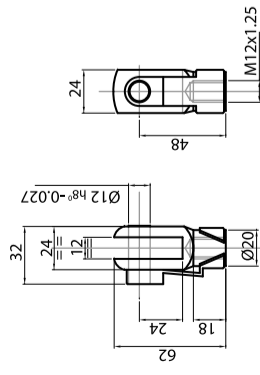

GSI 40

RC1 - ROD CLEVIS

SR1 - SPHERICAL RODEYE

VF1 - VERTICAL FLANGE

AF1 - ANGLE FOOT

RCWP1 - REAR CLEVIS WITH PIN

GSI 40

SHCC1 - SQUARE HORIZONTAL COUNTER CLEVIS

MC1 - MALE CLEVIS

MCSK1 - MALE CLEVIS WITH SPHERICAL KNUCLE

SMP1 - SIDE MOUNTING PINS

RMF1 - REAR MOUNTING FLANGE