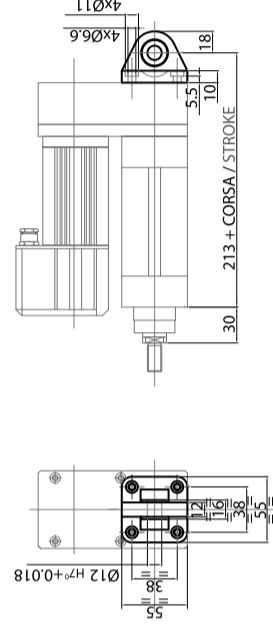

GSI 40

RC1 - ROD CLEVIS

SR1 - SPHERICAL RODEYE

VF1 - VERTICAL FLANGE

AF1 - ANGLE FOOT

RCWP1 - REAR CLEVIS WITH PIN

GSI 40

SHCC1 - SQUARE HORIZONTAL COUNTER CLEVIS

MC1 - MALE CLEVIS

MCSK1 - MALE CLEVIS WITH SPHERICAL KNUCLE

SMP1 - SIDE MOUNTING PINS

RMF1 - REAR MOUNTING FLANGE