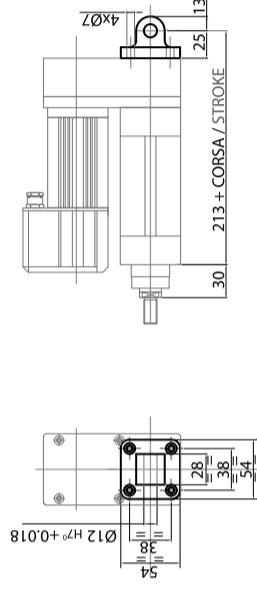

GSI 40

RC1 - ROD CLEVIS

SR1 - SPHERICAL RODEYE

VF1 - VERTICAL FLANGE

AF1 - ANGLE FOOT

RCWP1 - REAR CLEVIS WITH PIN

GSI 40

SHCC1 - SQUARE HORIZONTAL COUNTER CLEVIS

MC1 - MALE CLEVIS

MCSK1 - MALE CLEVIS WITH SPHERICAL KNUCLE

SMP1 - SIDE MOUNTING PINS

RMF1 - REAR MOUNTING FLANGE