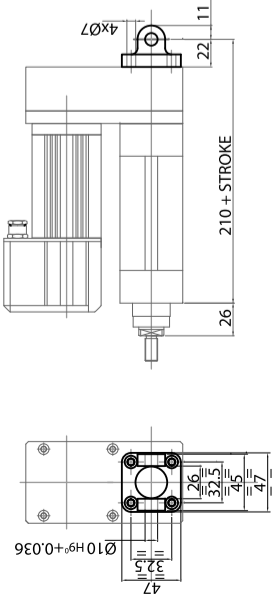

**RC1 - ROD CLEVIS**

**SR1 - SPHERICAL RODEYE**

**VF1 - VERTICAL FLANGE**

**AF1 - ANGLE FOOT**

**RCWP1 - REAR CLEVIS WITH PIN**

**SHCC1 - SQUARE HORIZONTAL COUNTER CLEVIS**

**MC1 - MALE CLEVIS**

**MCSK1 - MALE CLEVIS WITH SPHERICAL KNUCKLE**

**SMP1 - SIDE MOUNTING PINS**

**RMF1 - REAR MOUNTING FLANGE**