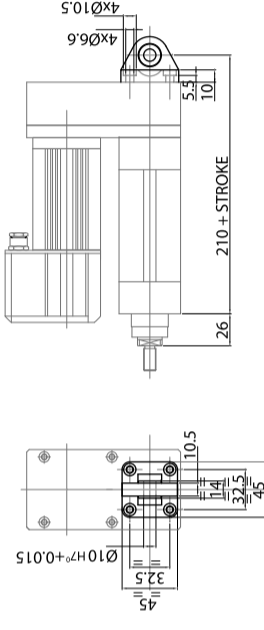

**RC1 - ROD CLEVIS**

**SR1 - SPHERICAL RODEYE**

**VF1 - VERTICAL FLANGE**

**AF1 - ANGLE FOOT**

**RCWP1 - REAR CLEVIS WITH PIN**

**SHCC1 - SQUARE HORIZONTAL COUNTER CLEVIS**

**MC1 - MALE CLEVIS**

**MCSK1 - MALE CLEVIS WITH SPHERICAL KNUCKLE**

**SMP1 - SIDE MOUNTING PINS**

**RMF1 - REAR MOUNTING FLANGE**