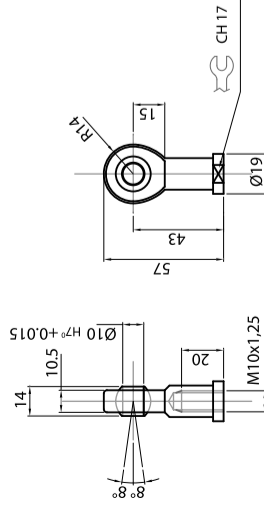

**RC1 - ROD CLEVIS**

**SR1 - SPHERICAL RODEYE**

**VF1 - VERTICAL FLANGE**

**AF1 - ANGLE FOOT**

**RCWP1 - REAR CLEVIS WITH PIN**

**SHCC1 - SQUARE HORIZONTAL COUNTER CLEVIS**

**MC1 - MALE CLEVIS**

**MCSK1 - MALE CLEVIS WITH SPHERICAL KNUCKLE**

**SMP1 - SIDE MOUNTING PINS**

**RMF1 - REAR MOUNTING FLANGE**