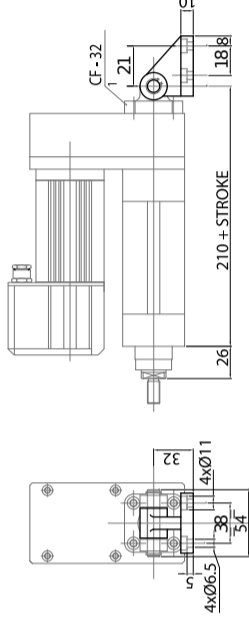

**RC1 - ROD CLEVIS**

**SR1 - SPHERICAL RODEYE**

**VF1 - VERTICAL FLANGE**

**AF1 - ANGLE FOOT**

**RCWP1 - REAR CLEVIS WITH PIN**

**SHCC1 - SQUARE HORIZONTAL COUNTER CLEVIS**

**MC1 - MALE CLEVIS**

**MCSK1 - MALE CLEVIS WITH SPHERICAL KNUCKLE**

**SMP1 - SIDE MOUNTING PINS**

**RMF1 - REAR MOUNTING FLANGE**