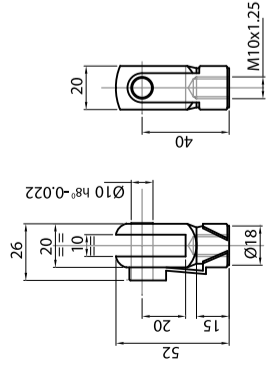

**RC1 - ROD CLEVIS**

**SR1 - SPHERICAL RODEYE**

**VF1 - VERTICAL FLANGE**

**AF1 - ANGLE FOOT**

**RCWP1 - REAR CLEVIS WITH PIN**

**SHCC1 - SQUARE HORIZONTAL COUNTER CLEVIS**

**MC1 - MALE CLEVIS**

**MCSK1 - MALE CLEVIS WITH SPHERICAL KNUCKLE**

**SMP1 - SIDE MOUNTING PINS**

**RMF1 - REAR MOUNTING FLANGE**