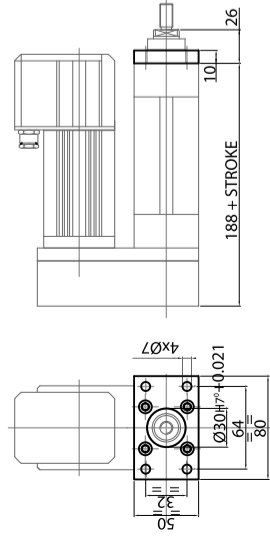

**RC1 - ROD CLEVIS**

**SR1 - SPHERICAL RODEYE**

**VF1 - VERTICAL FLANGE**

**AF1 - ANGLE FOOT**

**RCWP1 - REAR CLEVIS WITH PIN**

**SHCC1 - SQUARE HORIZONTAL COUNTER CLEVIS**

**MC1 - MALE CLEVIS**

**MCSK1 - MALE CLEVIS WITH SPHERICAL KNUCKLE**

**SMP1 - SIDE MOUNTING PINS**

**RMF1 - REAR MOUNTING FLANGE**