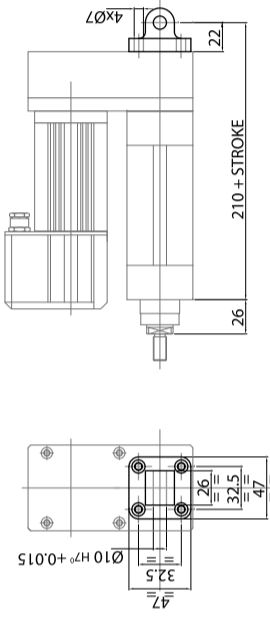

**RC1 - ROD CLEVIS**

**SR1 - SPHERICAL RODEYE**

**VF1 - VERTICAL FLANGE**

**AF1 - ANGLE FOOT**

**RCWP1 - REAR CLEVIS WITH PIN**

**SHCC1 - SQUARE HORIZONTAL COUNTER CLEVIS**

**MC1 - MALE CLEVIS**

**MCSK1 - MALE CLEVIS WITH SPHERICAL KNUCKLE**

**SMP1 - SIDE MOUNTING PINS**

**RMF1 - REAR MOUNTING FLANGE**