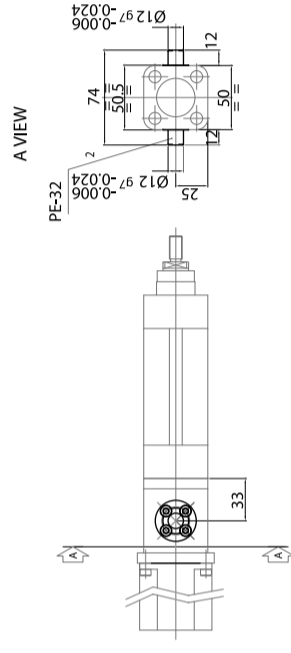

**RC1 - ROD CLEVIS**

**SR1 - SPHERICAL RODEYE**

**VF1 - VERTICAL FLANGE**

**AF1 - ANGLE FOOT**

**RCWP1 - REAR CLEVIS WITH PIN**

**SHCC1 - SQUARE HORIZONTAL COUNTER CLEVIS**

**MC1 - MALE CLEVIS**

**MCSK1 - MALE CLEVIS WITH SPHERICAL KNUCKLE**

**SMP1 - SIDE MOUNTING PINS**

**RMF1 - REAR MOUNTING FLANGE**