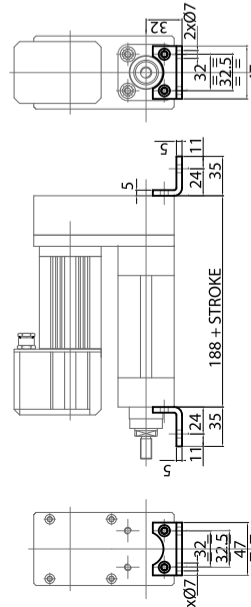

**RC1 - ROD CLEVIS**

**SR1 - SPHERICAL RODEYE**

**VF1 - VERTICAL FLANGE**

**AF1 - ANGLE FOOT**

**RCWP1 - REAR CLEVIS WITH PIN**

**SHCC1 - SQUARE HORIZONTAL COUNTER CLEVIS**

**MC1 - MALE CLEVIS**

**MCSK1 - MALE CLEVIS WITH SPHERICAL KNUCKLE**

**SMP1 - SIDE MOUNTING PINS**

**RMF1 - REAR MOUNTING FLANGE**