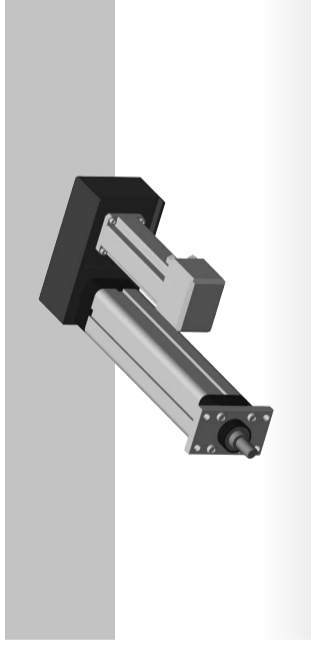

GSI 100P

RC1 - ROD CLEVIS

SR1 - SPHERICAL RODEYE

VF1 - VERTICAL FLANGE

AF1 - ANGLE FOOT

RCWP1 - REAR CLEVIS WITH PIN

GSI 100P

SHCC1 - SQUARE HORIZONTAL COUNTER CLEVIS

MC1 - MALE CLEVIS

MCSK1 - MALE CLEVIS WITH SPHERICAL KNUCLE

SMP1 - SIDE MOUNTING PINS

RMF1 - REAR MOUNTING FLANGE

NOTE: NOT ACCORDING TO ISO 6431 DIMENSIONS.