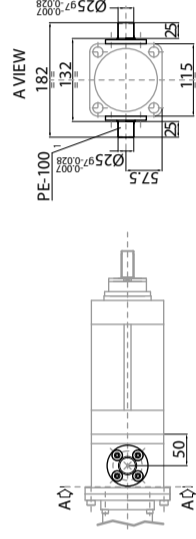

GSI 100P

RC1 - ROD CLEVIS

SR1 - SPHERICAL RODEYE

VF1 - VERTICAL FLANGE

AF1 - ANGLE FOOT

RCWP1 - REAR CLEVIS WITH PIN

GSI 100P

SHCC1 - SQUARE HORIZONTAL COUNTER CLEVIS

MC1 - MALE CLEVIS

MCSK1 - MALE CLEVIS WITH SPHERICAL KNUCLE

SMP1 - SIDE MOUNTING PINS

RMF1 - REAR MOUNTING FLANGE

NOTE: NOT ACCORDING TO ISO 6431 DIMENSIONS.