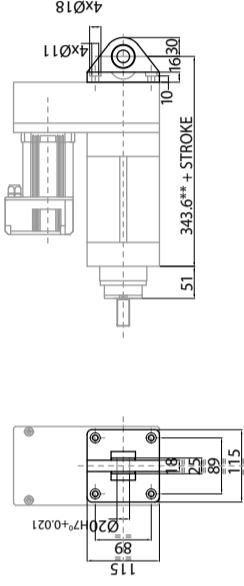

GSI 100P

RC1 - ROD CLEVIS

SR1 - SPHERICAL RODEYE

VF1 - VERTICAL FLANGE

AF1 - ANGLE FOOT

RCWP1 - REAR CLEVIS WITH PIN

GSI 100P

SHCC1 - SQUARE HORIZONTAL COUNTER CLEVIS

MC1 - MALE CLEVIS

MCSK1 - MALE CLEVIS WITH SPHERICAL KNUCLE

SMP1 - SIDE MOUNTING PINS

RMF1 - REAR MOUNTING FLANGE

NOTE: NOT ACCORDING TO ISO 6431 DIMENSIONS.