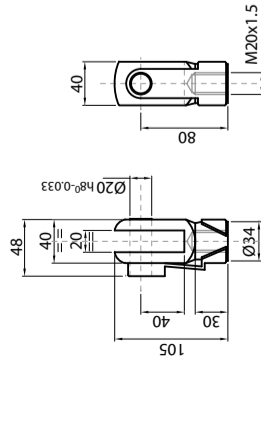

GSI 100P

RC1 - ROD CLEVIS

SR1 - SPHERICAL RODEYE

VF1 - VERTICAL FLANGE

AF1 - ANGLE FOOT

RCWP1 - REAR CLEVIS WITH PIN

GSI 100P

SHCC1 - SQUARE HORIZONTAL COUNTER CLEVIS

MC1 - MALE CLEVIS

MCSK1 - MALE CLEVIS WITH SPHERICAL KNUCLE

SMP1 - SIDE MOUNTING PINS

RMF1 - REAR MOUNTING FLANGE

NOTE: NOT ACCORDING TO ISO 6431 DIMENSIONS.