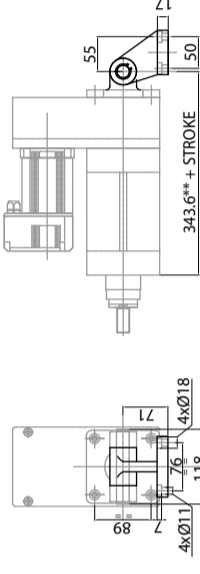

GSI 100P

RC1 - ROD CLEVIS

SR1 - SPHERICAL RODEYE

VF1 - VERTICAL FLANGE

AF1 - ANGLE FOOT

RCWP1 - REAR CLEVIS WITH PIN

GSI 100P

SHCC1 - SQUARE HORIZONTAL COUNTER CLEVIS

MC1 - MALE CLEVIS

MCSK1 - MALE CLEVIS WITH SPHERICAL KNUCLE

SMP1 - SIDE MOUNTING PINS

RMF1 - REAR MOUNTING FLANGE

NOTE: NOT ACCORDING TO ISO 6431 DIMENSIONS.