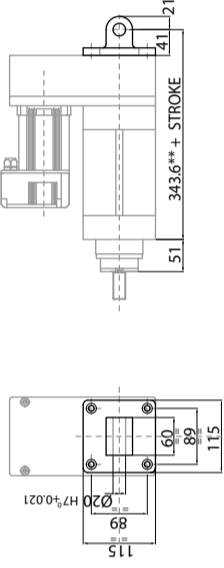

GSI 100P

RC1 - ROD CLEVIS

SR1 - SPHERICAL RODEYE

VF1 - VERTICAL FLANGE

AF1 - ANGLE FOOT

RCWP1 - REAR CLEVIS WITH PIN

GSI 100P

SHCC1 - SQUARE HORIZONTAL COUNTER CLEVIS

MC1 - MALE CLEVIS

MCSK1 - MALE CLEVIS WITH SPHERICAL KNUCLE

SMP1 - SIDE MOUNTING PINS

RMF1 - REAR MOUNTING FLANGE

NOTE: NOT ACCORDING TO ISO 6431 DIMENSIONS.