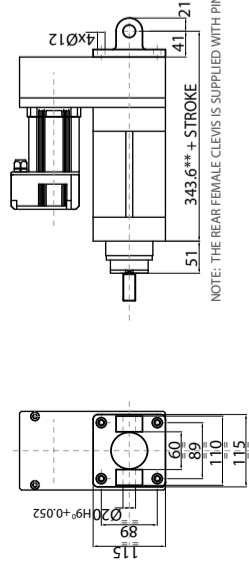

GSI 100P

RC1 - ROD CLEVIS

SR1 - SPHERICAL RODEYE

VF1 - VERTICAL FLANGE

AF1 - ANGLE FOOT

RCWP1 - REAR CLEVIS WITH PIN

GSI 100P

SHCC1 - SQUARE HORIZONTAL COUNTER CLEVIS

MC1 - MALE CLEVIS

MCSK1 - MALE CLEVIS WITH SPHERICAL KNUCLE

SMP1 - SIDE MOUNTING PINS

RMF1 - REAR MOUNTING FLANGE

NOTE: NOT ACCORDING TO ISO 6431 DIMENSIONS.