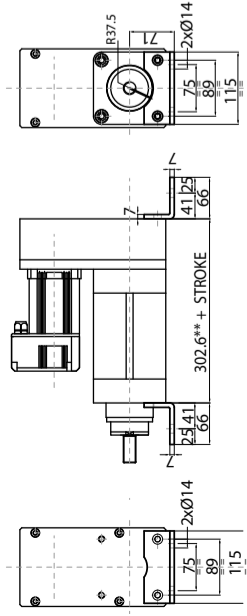

GSI 100P

RC1 - ROD CLEVIS

SR1 - SPHERICAL RODEYE

VF1 - VERTICAL FLANGE

AF1 - ANGLE FOOT

RCWP1 - REAR CLEVIS WITH PIN

GSI 100P

SHCC1 - SQUARE HORIZONTAL COUNTER CLEVIS

MC1 - MALE CLEVIS

MCSK1 - MALE CLEVIS WITH SPHERICAL KNUCLE

SMP1 - SIDE MOUNTING PINS

RMF1 - REAR MOUNTING FLANGE

NOTE: NOT ACCORDING TO ISO 6431 DIMENSIONS.