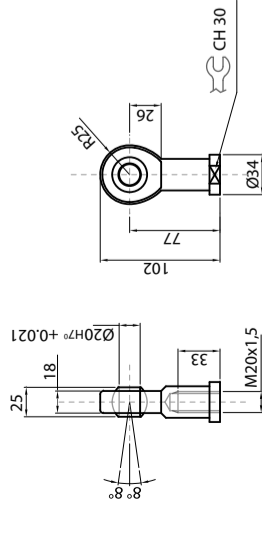

GSI 100P

RC1 - ROD CLEVIS

SR1 - SPHERICAL RODEYE

VF1 - VERTICAL FLANGE

AF1 - ANGLE FOOT

RCWP1 - REAR CLEVIS WITH PIN

GSI 100P

SHCC1 - SQUARE HORIZONTAL COUNTER CLEVIS

MC1 - MALE CLEVIS

MCSK1 - MALE CLEVIS WITH SPHERICAL KNUCLE

SMP1 - SIDE MOUNTING PINS

RMF1 - REAR MOUNTING FLANGE

NOTE: NOT ACCORDING TO ISO 6431 DIMENSIONS.