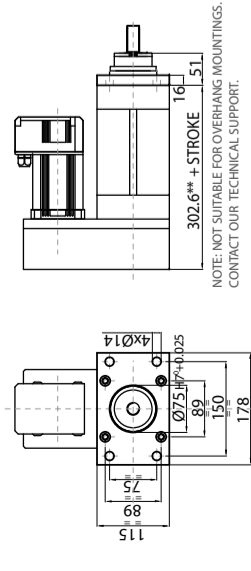

GSI 100P

RC1 - ROD CLEVIS

SR1 - SPHERICAL RODEYE

VF1 - VERTICAL FLANGE

AF1 - ANGLE FOOT

RCWP1 - REAR CLEVIS WITH PIN

GSI 100P

SHCC1 - SQUARE HORIZONTAL COUNTER CLEVIS

MC1 - MALE CLEVIS

MCSK1 - MALE CLEVIS WITH SPHERICAL KNUCLE

SMP1 - SIDE MOUNTING PINS

RMF1 - REAR MOUNTING FLANGE

NOTE: NOT ACCORDING TO ISO 6431 DIMENSIONS.