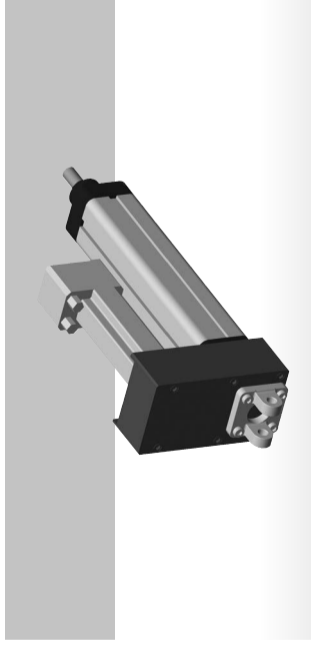

GSI 100P

RC1 - ROD CLEVIS

SR1 - SPHERICAL RODEYE

VF1 - VERTICAL FLANGE

AF1 - ANGLE FOOT

RCWP1 - REAR CLEVIS WITH PIN

GSI 100P

SHCC1 - SQUARE HORIZONTAL COUNTER CLEVIS

MC1 - MALE CLEVIS

MCSK1 - MALE CLEVIS WITH SPHERICAL KNUCLE

SMP1 - SIDE MOUNTING PINS

RMF1 - REAR MOUNTING FLANGE

NOTE: NOT ACCORDING TO ISO 6431 DIMENSIONS.