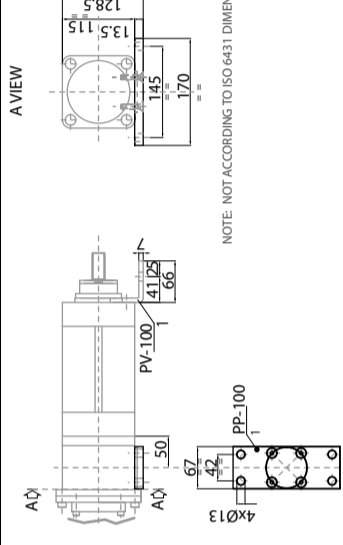

GSI 100P

RC1 - ROD CLEVIS

SR1 - SPHERICAL RODEYE

VF1 - VERTICAL FLANGE

AF1 - ANGLE FOOT

RCWP1 - REAR CLEVIS WITH PIN

GSI 100P

SHCC1 - SQUARE HORIZONTAL COUNTER CLEVIS

MC1 - MALE CLEVIS

MCSK1 - MALE CLEVIS WITH SPHERICAL KNUCLE

SMP1 - SIDE MOUNTING PINS

RMF1 - REAR MOUNTING FLANGE

NOTE: NOT ACCORDING TO ISO 6431 DIMENSIONS.