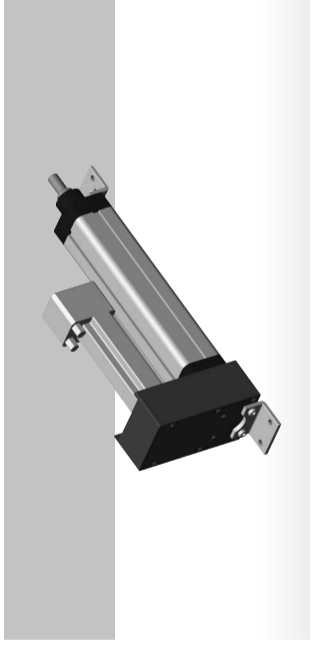

GSI 100P

RC1 - ROD CLEVIS

SR1 - SPHERICAL RODEYE

VF1 - VERTICAL FLANGE

AF1 - ANGLE FOOT

RCWP1 - REAR CLEVIS WITH PIN

GSI 100P

SHCC1 - SQUARE HORIZONTAL COUNTER CLEVIS

MC1 - MALE CLEVIS

MCSK1 - MALE CLEVIS WITH SPHERICAL KNUCLE

SMP1 - SIDE MOUNTING PINS

RMF1 - REAR MOUNTING FLANGE

NOTE: NOT ACCORDING TO ISO 6431 DIMENSIONS.